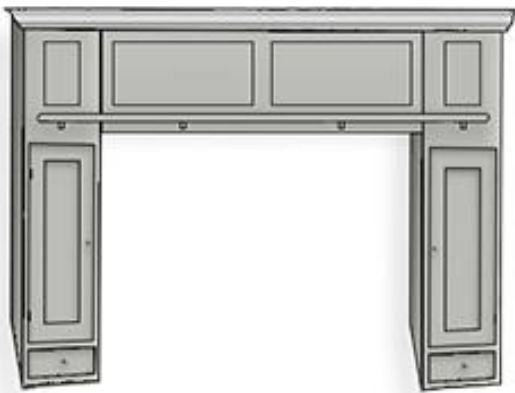

1000mm £359

860mm high x
 595mm deep

Larder units

600mm £479

2145mm high
 x 595mm deep

Corner return units

1000mm £299
 (Left or right handed)

860mm high x
 595mm deep

1 Door glazed wall unit

400mm 1 door £269
500mm 1 door £279
600mm 1 door £279

720mm high
x 320mm deep

2 Door glazed wall unit

1000mm 2 door £339

720mm high
x 320mm deep

Corner return wall units

1000mm 1 door £289

720mm high
x 320mm deep

Corner return glazed wall units

1000mm 1 door £319

720mm high
x 320mm deep

Cooker Housing Base Unit

600mm £219

860mm high
x 595mm deep
*cooker NOT
included*

Integrated Door

450mm £85
600mm £95

Over Mantle Unit

1300mm high
x 320mm deep
x 1900mm wide

Towers - 300mm wide each
Opening - 1300mm wide (can be made to size)

£799

ALL UNITS CAN BE SUPPLIED UNFINISHED READY FOR PAINTING