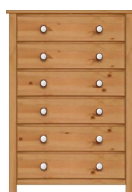

6 Drawer chest
1360 x 860 x 450

£349 / Painted £439