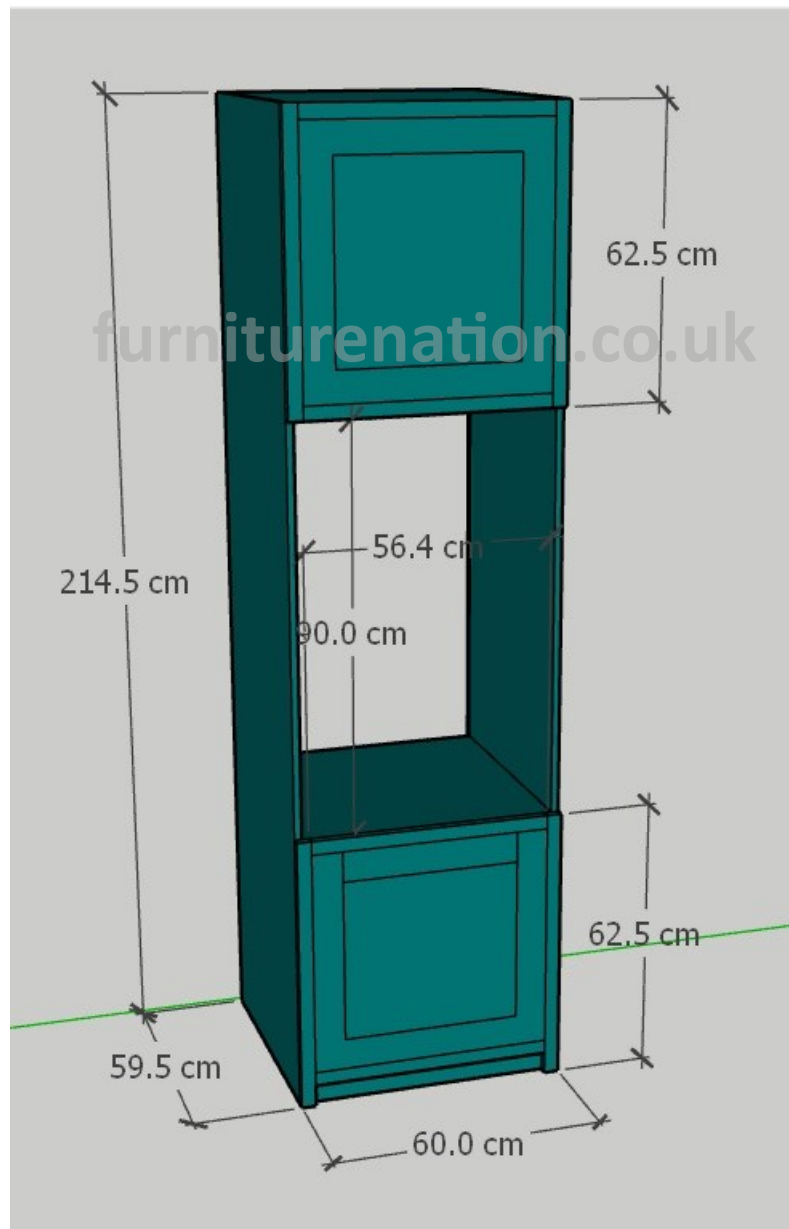

Traditional style Tall Larder Double Oven

This unit will fit a
standard double oven
or a standard single
oven & integrated
microwave