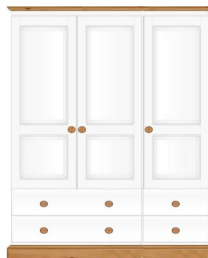

£329

Dressing table stool
533 x 425 x 315

£119

Single mirror
533 x 425 x 315

£119

Triple mirror
533 x 800 x 315

£179

Single mirror with drawers
633 x 425 x 315

£319

Double hanging robe
1850 x 890 x 525

£419

2 Drawer double robe
1850 x 890 x 525

£469

All hanging triple robe
1850 x 1330 x 525

£599

2 drawer triple robe
1850 x 1330 x 525

£629

4 drawer triple robe
1850 x 1330 x 525

£689

Triple wardrobes can have the
Option of shelves fitted in
The single section

Single top box
470 x 486 x 525

£179

Double top box
470 x 890 x 525

£219