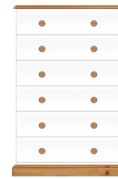

6 Drawer chest
1380 x 810 x 450

£419