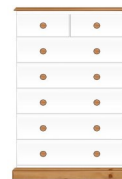

£319

3+2 Drawer chest
970 x 810 x 450

£359

4+2 Drawer chest
1170 x 80 x 450

£389

5+2 Drawer chest
1380 x 810 x 450

£419

Blanket box
470 x 810 x 450

£239

Fully Assembled Hand Made Furniture

Combination chests & Dressing Tables

4+4 lowboy chest
970x 1200 x 450

£599

Double dressing table
760 x 1260 x 450

£449

Single dressing table
760 x 920 x 450

£329

Dressing table stool
533 x 425 x 315

£119

Single mirror
533 x 425 x 315

£119

Triple mirror
533 x 800 x 315

£179

Single mirror with drawers
633 x 425 x 315