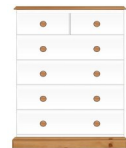

£319

3+2 Drawer chest
970 x 810 x 450

£359

4+2 Drawer chest
1170 x 80 x 450

£389

5+2 Drawer chest
1380 x 810 x 450

£419

Blanket box
470 x 810 x 450

£329

Dressing table stool
533 x 425 x 315

£119

Single mirror
533 x 425 x 315

£119

Triple mirror
533 x 800 x 315

£179

Single mirror with drawers
633 x 425 x 315