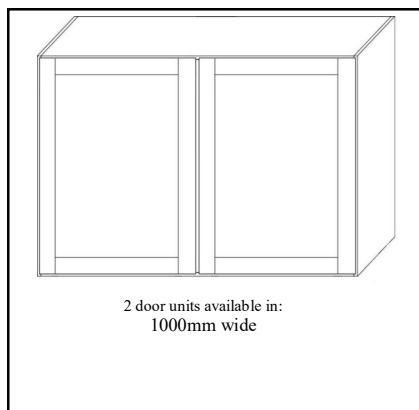

Oak kitchen wall units

Kick Board Plinth

Tongue & Groove Door

Shaker Style Door

Flat Cornice

Solid Unit Backs

Oak kitchen base units

Internal dimensions of all base units