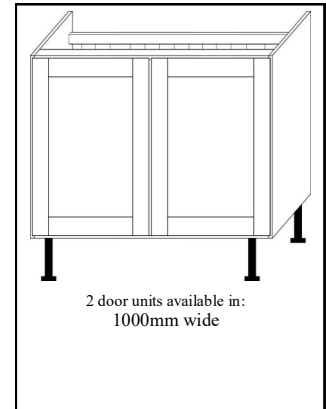

Oak kitchen wall units

Kick Board Plinth

Tongue & Groove Door

Shaker Style Door

Flat Cornice

Solid Unit Backs

Oak kitchen base units

Internal dimensions of all base units