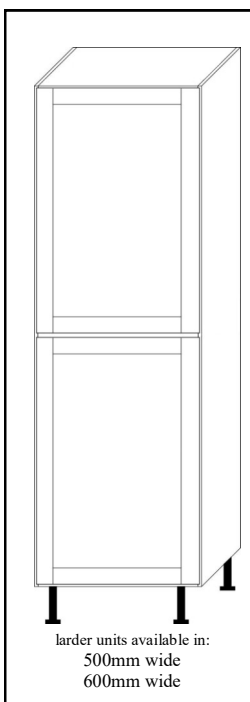

Oak kitchen wall units

Kick Board Plinth

Tongue & Groove Door

Shaker Style Door

Flat Cornice

Solid Unit Backs

Oak kitchen base units

Internal dimensions of all base units