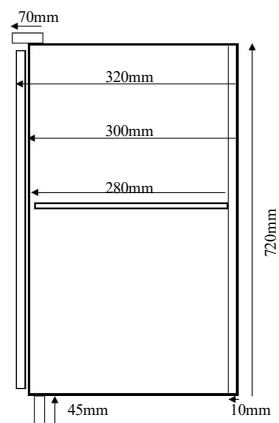

Oak kitchen wall units

Kick Board Plinth

Tongue & Groove Door

Shaker Style Door

Flat Cornice

Solid Unit Backs

Oak kitchen base units

Internal dimensions of all base units