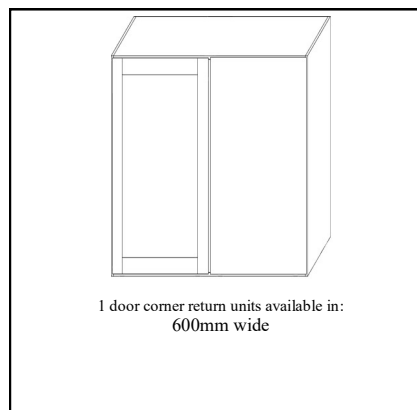

Oak kitchen wall units

Kick Board Plinth

Tongue & Groove Door

Shaker Style Door

Flat Cornice

Solid Unit Backs

Oak kitchen base units

Internal dimensions of all base units