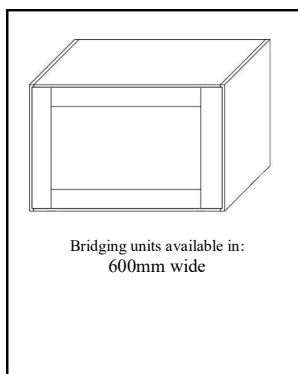

Oak kitchen wall units

Kick Board Plinth

Tongue & Groove Door

Shaker Style Door

Flat Cornice

Solid Unit Backs

Oak kitchen base units

Internal dimensions of all base units