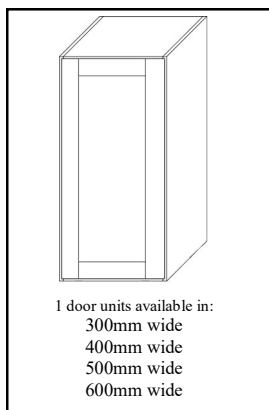

Oak kitchen wall units

Kick Board Plinth

Tongue & Groove Door

Shaker Style Door

Flat Cornice

Solid Unit Backs

Oak kitchen base units

Internal dimensions of all base units