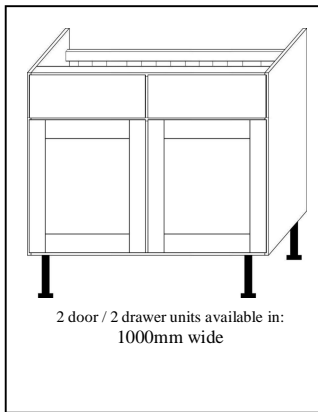

# Pine kitchen base units

Internal dimensions of all base units

- Solid & Fully Assembled ✓
- Dovetail jointed drawers ✓
- Made in the UK ✓
- Made to measure ✓
- 12 colour options ✓