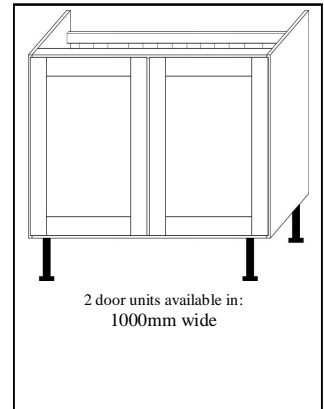

# Pine kitchen base units

Internal dimensions of all base units

- Solid & Fully Assembled ✓
- Dovetail jointed drawers ✓
- Made in the UK ✓
- Made to measure ✓
- 12 colour options ✓