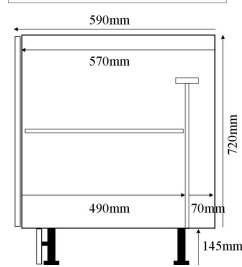

# Pine kitchen base units

Internal dimensions of all base units

- Solid & Fully Assembled ✓
- Dovetail jointed drawers ✓
- Made in the UK ✓
- Made to measure ✓
- 12 colour options ✓