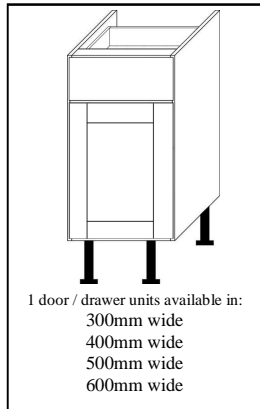

# Pine kitchen base units

Internal dimensions of all base units

- Solid & Fully Assembled ✓
- Dovetail jointed drawers ✓
- Made in the UK ✓
- Made to measure ✓
- 12 colour options ✓