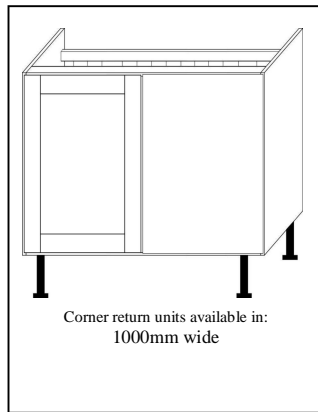

# Pine kitchen base units

Internal dimensions of all base units

- Solid & Fully Assembled ✓
- Dovetail jointed drawers ✓
- Made in the UK ✓
- Made to measure ✓
- 12 colour options ✓