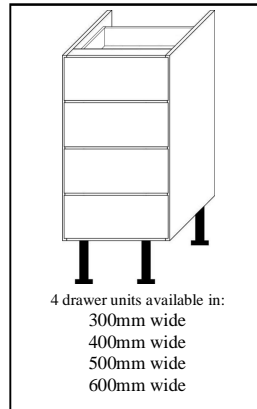

# Pine kitchen base units

Internal dimensions of all base units

- Solid & Fully Assembled ✓
- Dovetail jointed drawers ✓
- Made in the UK ✓
- Made to measure ✓
- 12 colour options ✓