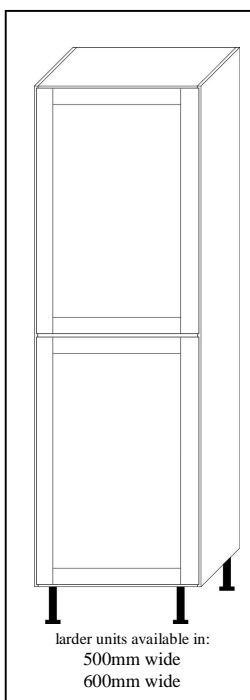

# Pine kitchen base units

Internal dimensions of all base units

- Solid & Fully Assembled ✓
- Dovetail jointed drawers ✓
- Made in the UK ✓
- Made to measure ✓
- 12 colour options ✓