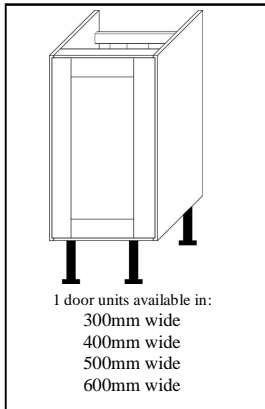

# Pine kitchen base units

Internal dimensions of all base units

- Solid & Fully Assembled ✓
- Dovetail jointed drawers ✓
- Made in the UK ✓
- Made to measure ✓
- 12 colour options ✓