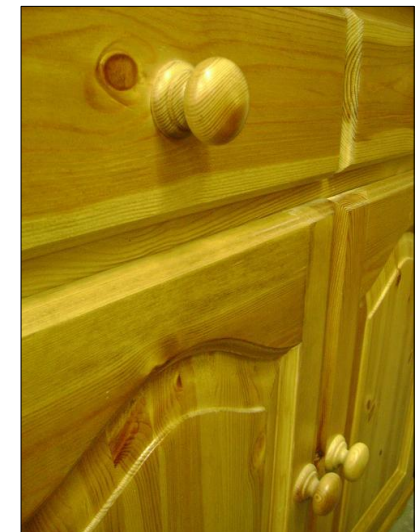

e-mail: sales@furniturenation.co.uk

phone: 01922 711177